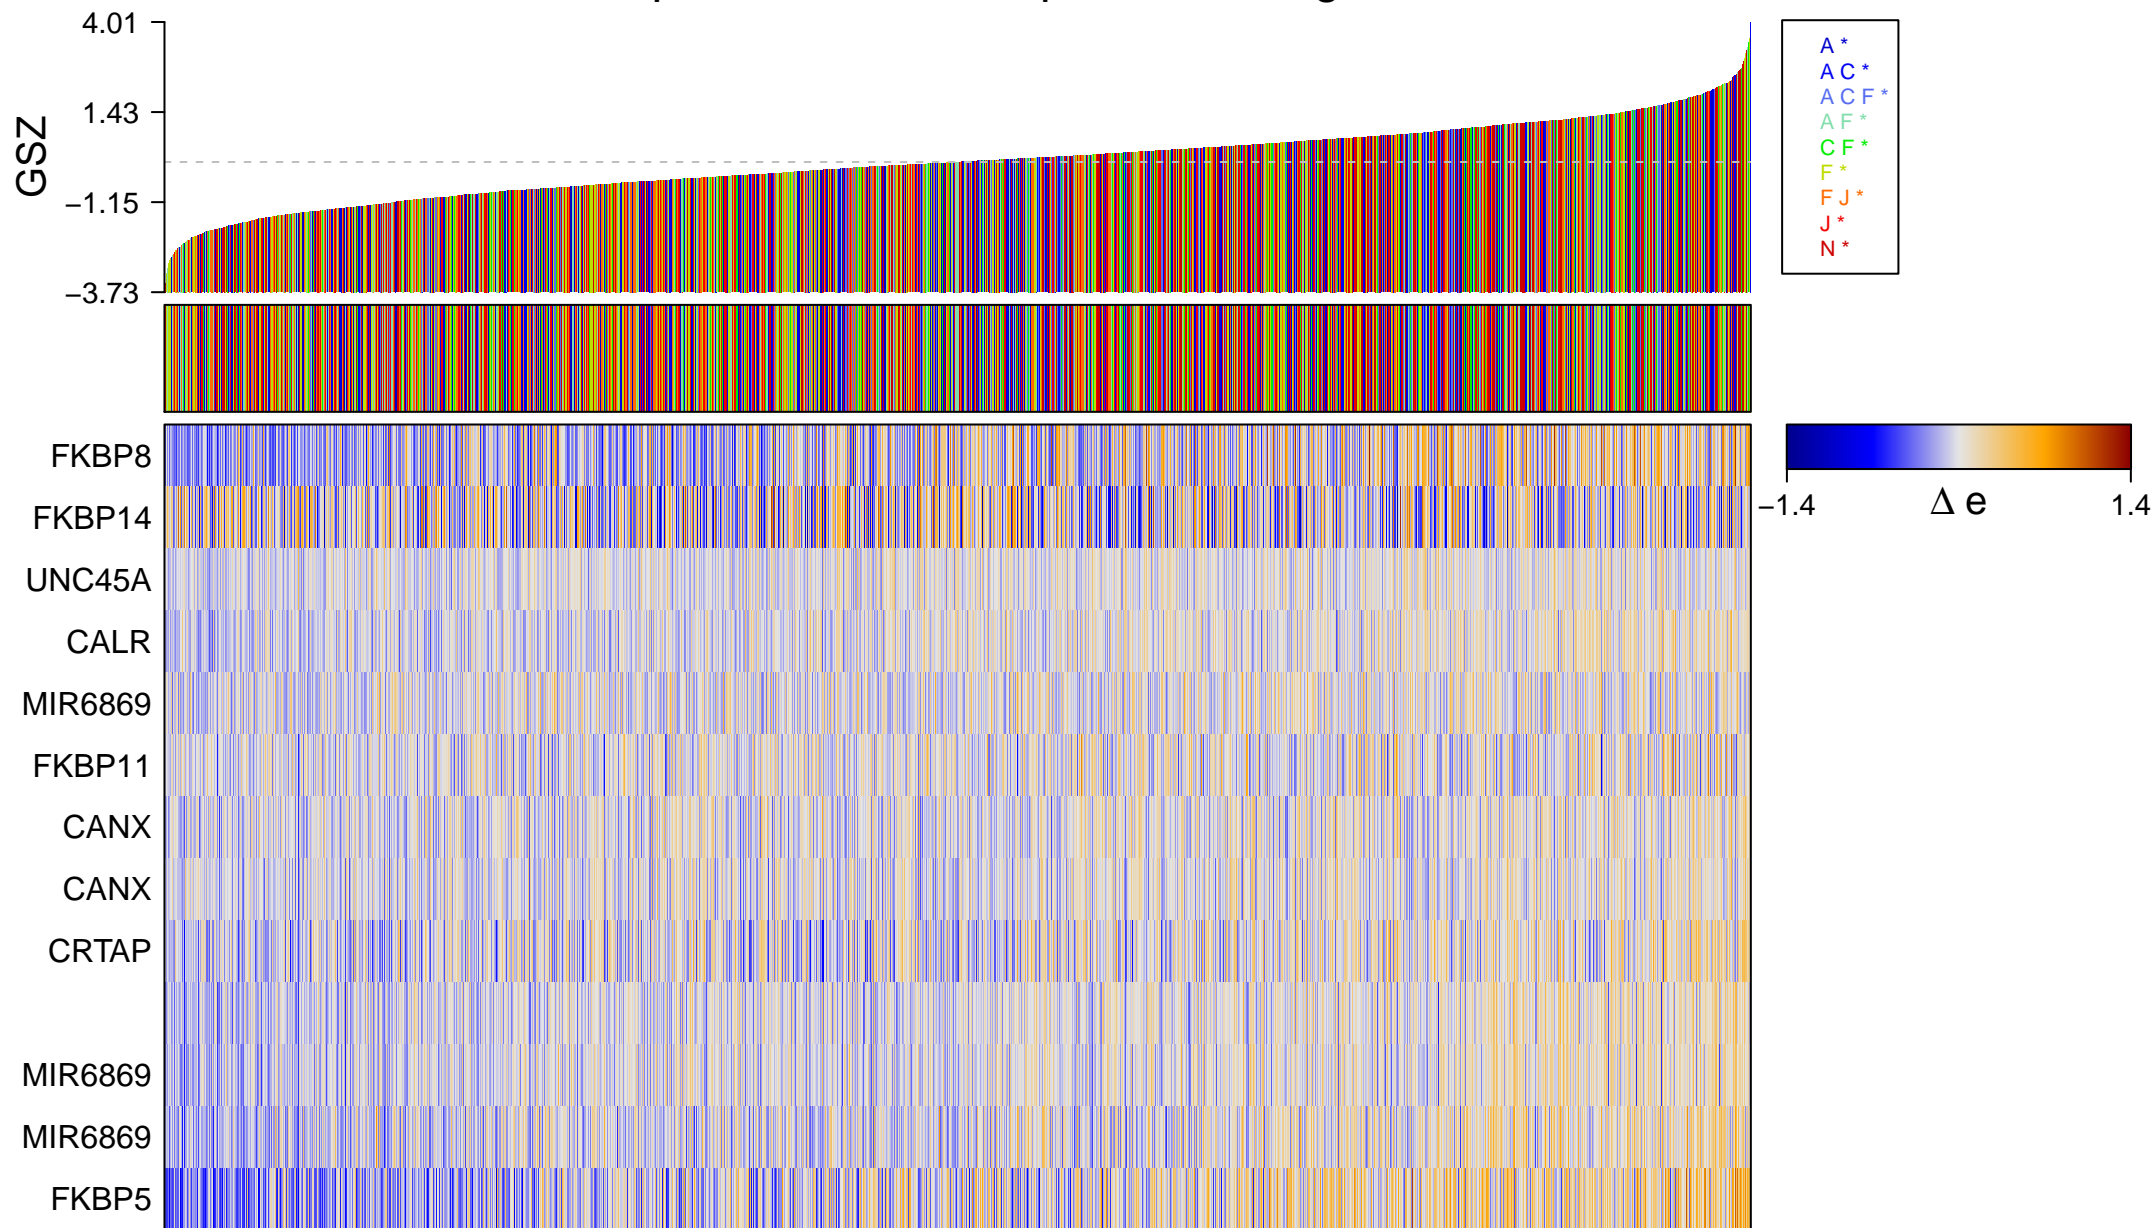

# chaperone-mediated protein folding